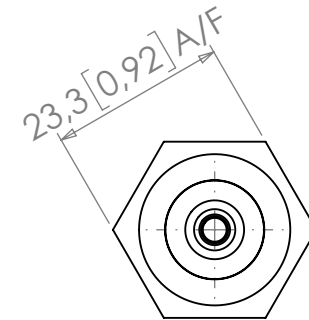

G3/8" FEMALE NUT L/H

TO SUIT 4.8mm(3/16")ID TUBE

1				07/10/2019	
REV	CREATED	CHECKED	APPROVED	DWG DATE	REF
MATERIAL: BRASS					
THIS DRAWING IS CONFIDENTIAL AND IS THE PROPERTY OF THE WEST GROUP LTD AND MAY NOT BE REPRODUCED IN WHOLE OR IN PART, OR USED FOR ANY OTHER PURPOSE OTHER THAN THAT FOR WHICH IT IS SUPPLIED. ALL RIGHTS IN RESPECT OF PATENTS, DESIGN AND COPYRIGHTS RESERVED.				WEST GROUP LTD, UK TEL: +44 (0) 23 9226 6031 WWW.WESTGROUP.CO.UK SALES@WESTGROUP.CO.UK	
TITLE: G3/8" FEMALE NUT L/H X 3/16" HOSETAIL, BRASS					
	DIM'S mm[inch]	SCALE NTS	SIZE A4	SHEET 1 / 1	DOCUMENT NUMBER NTC HT316LH
					REVISION 1