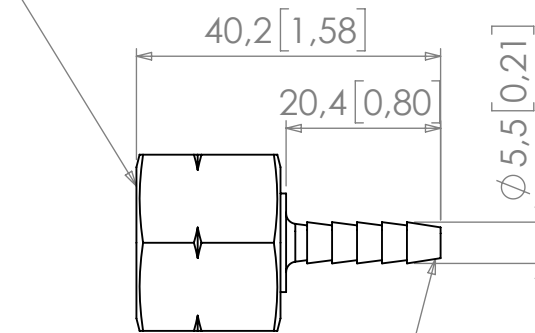

G3/8" FEMALE NUT L/H

TO SUIT 4.8mm(3/16")ID TUBE

1				07/10/2019	
REV	CREATED	CHECKED	APPROVED	DWG DATE	REF
MATERIAL: BRASS					
THIS DRAWING IS CONFIDENTIAL AND IS THE PROPERTY OF THE WEST GROUP LTD AND MAY NOT BE REPRODUCED IN WHOLE OR IN PART, OR USED FOR ANY OTHER PURPOSE OTHER THAN THAT FOR WHICH IT IS SUPPLIED. ALL RIGHTS IN RESPECT OF PATENTS, DESIGN AND COPYRIGHTS RESERVED.				WEST GROUP LTD, UK TEL: +44 (0) 23 9226 6031 WWW.WESTGROUP.CO.UK SALES@WESTGROUP.CO.UK	
TITLE: G3/8" FEMALE NUT L/H X 3/16" HOSETAIL, BRASS					
	DIM'S mm[inch]	SCALE NTS	SIZE A4	SHEET 1 / 1	DOCUMENT NUMBER NTC HT316LH
					REVISION 1